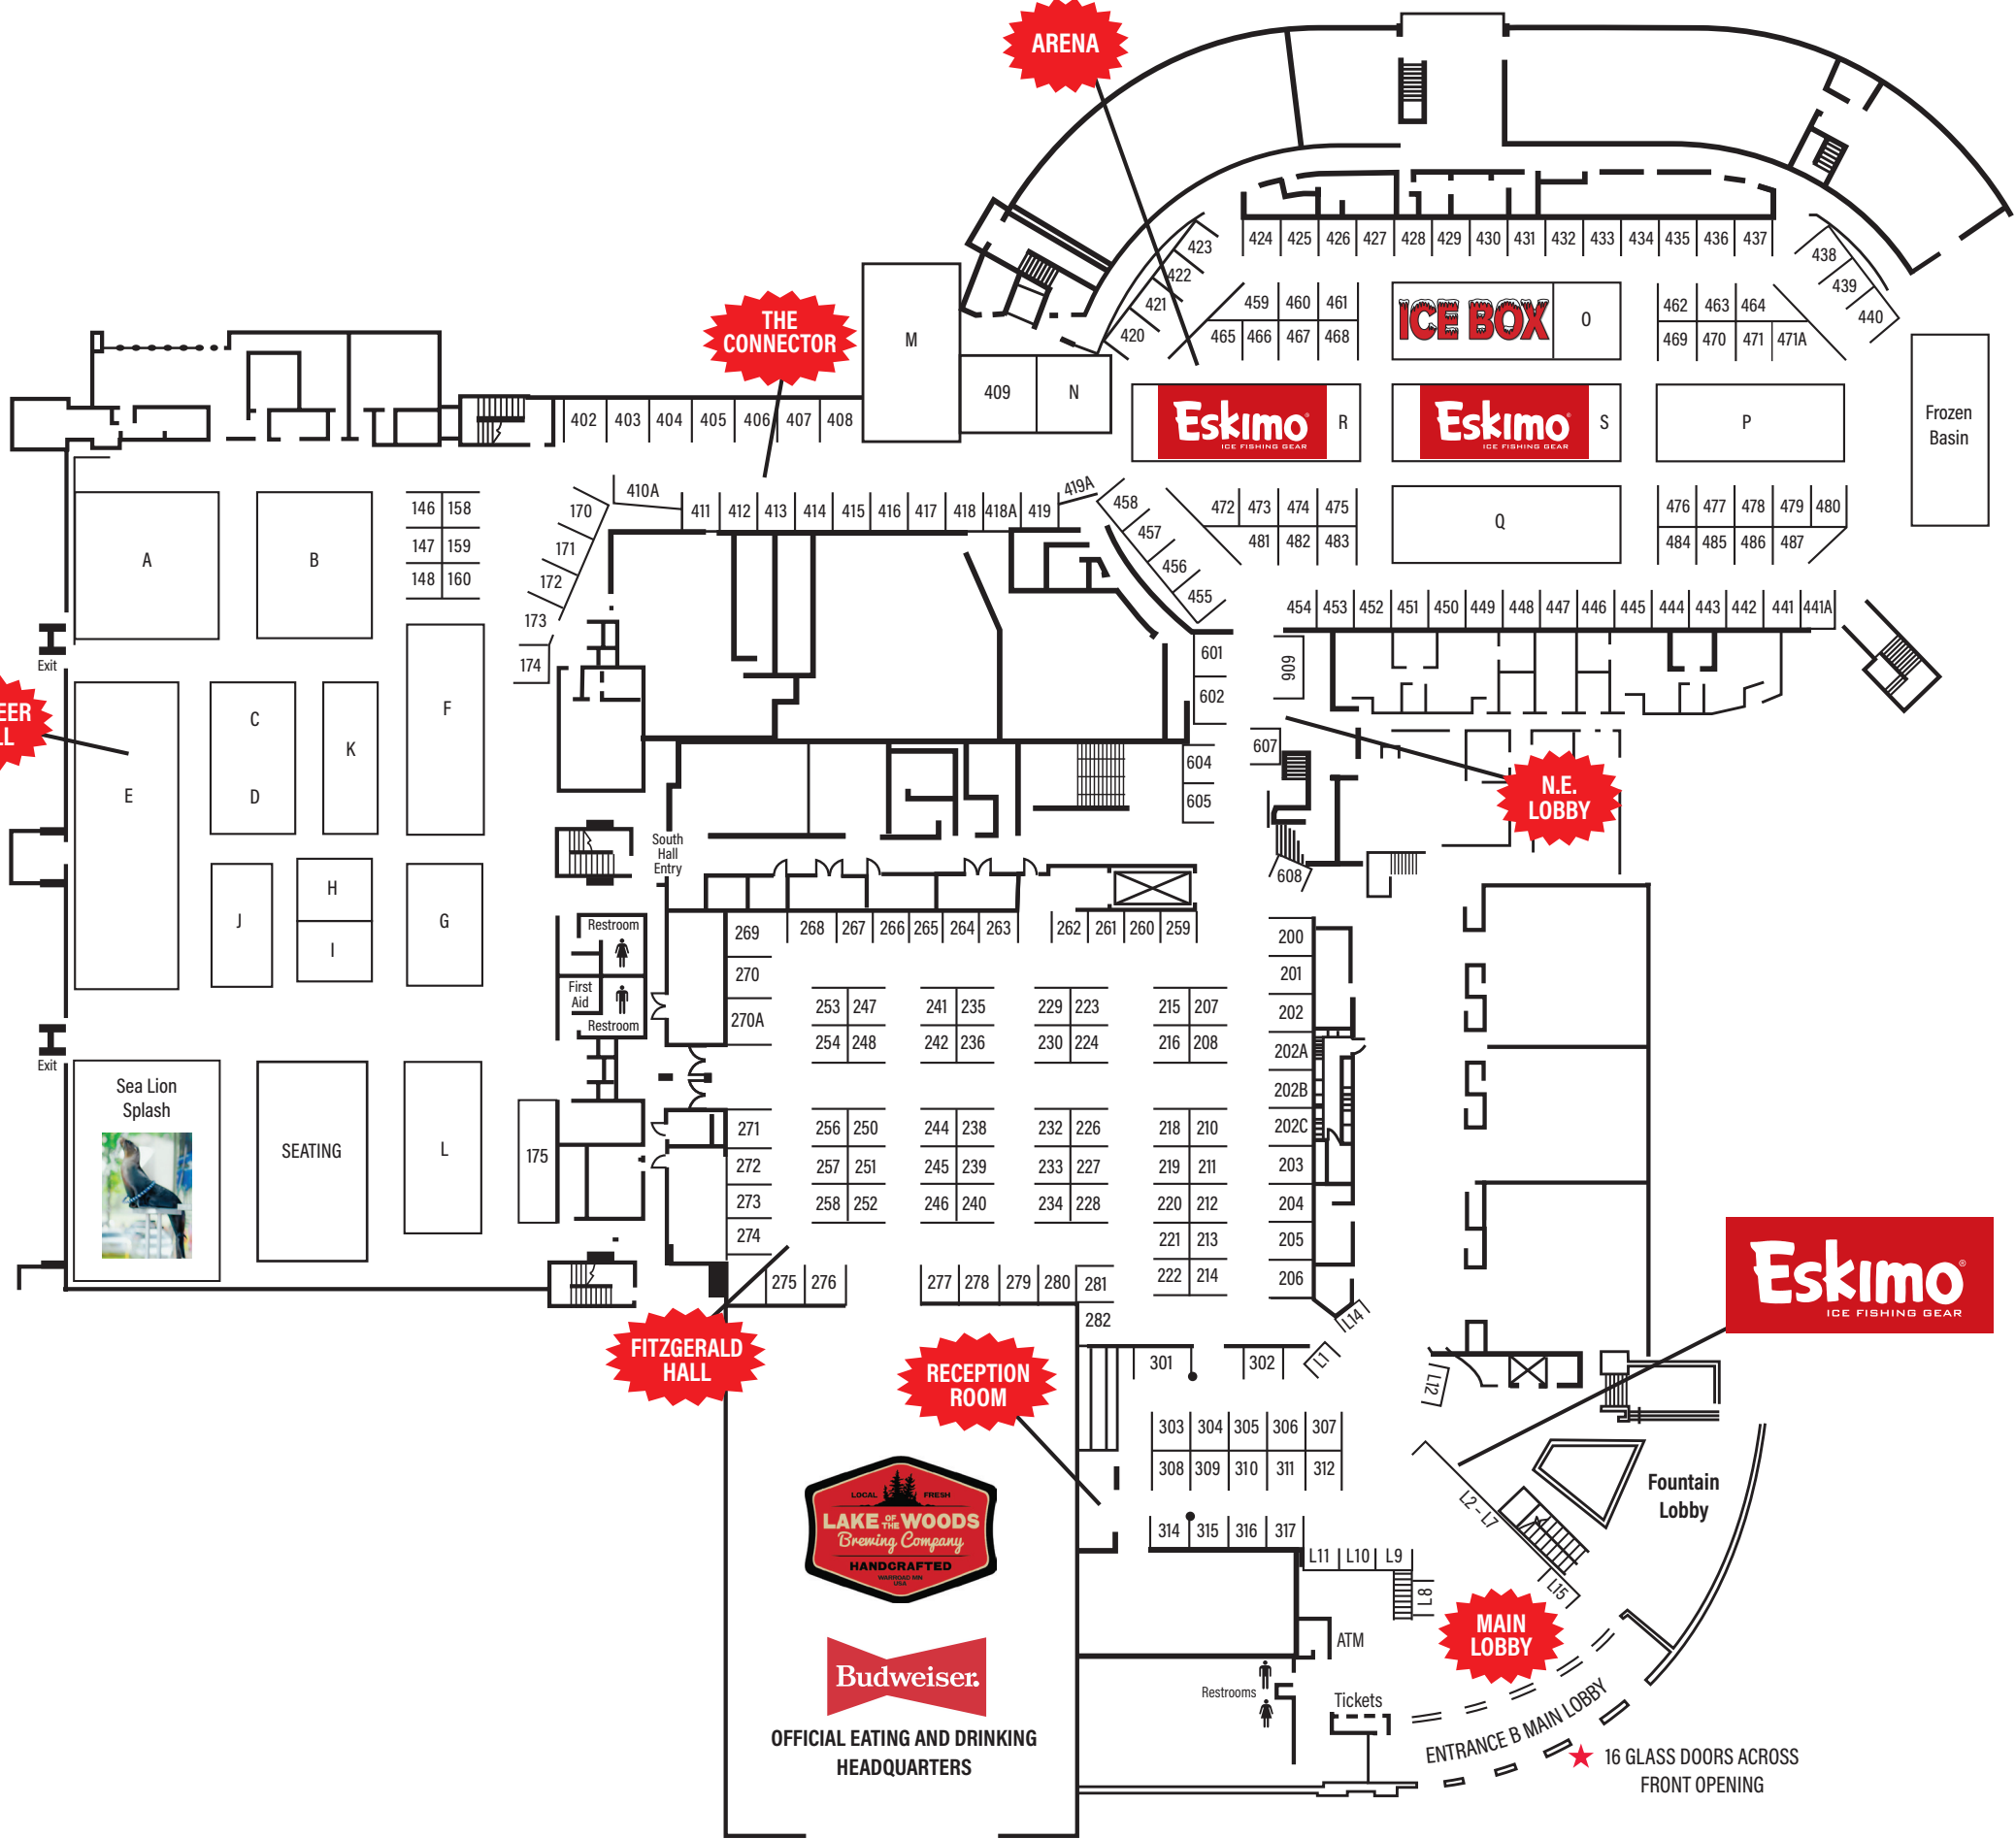

ARENA

THE CONNECTOR

PIONEER HALL

N.E. LOBBY

FITZGERALD HALL

RECEPTION ROOM

MAIN LOBBY

OFFICIAL EATING AND DRINKING HEADQUARTERS

★ 16 GLASS DOORS ACROSS FRONT OPENING