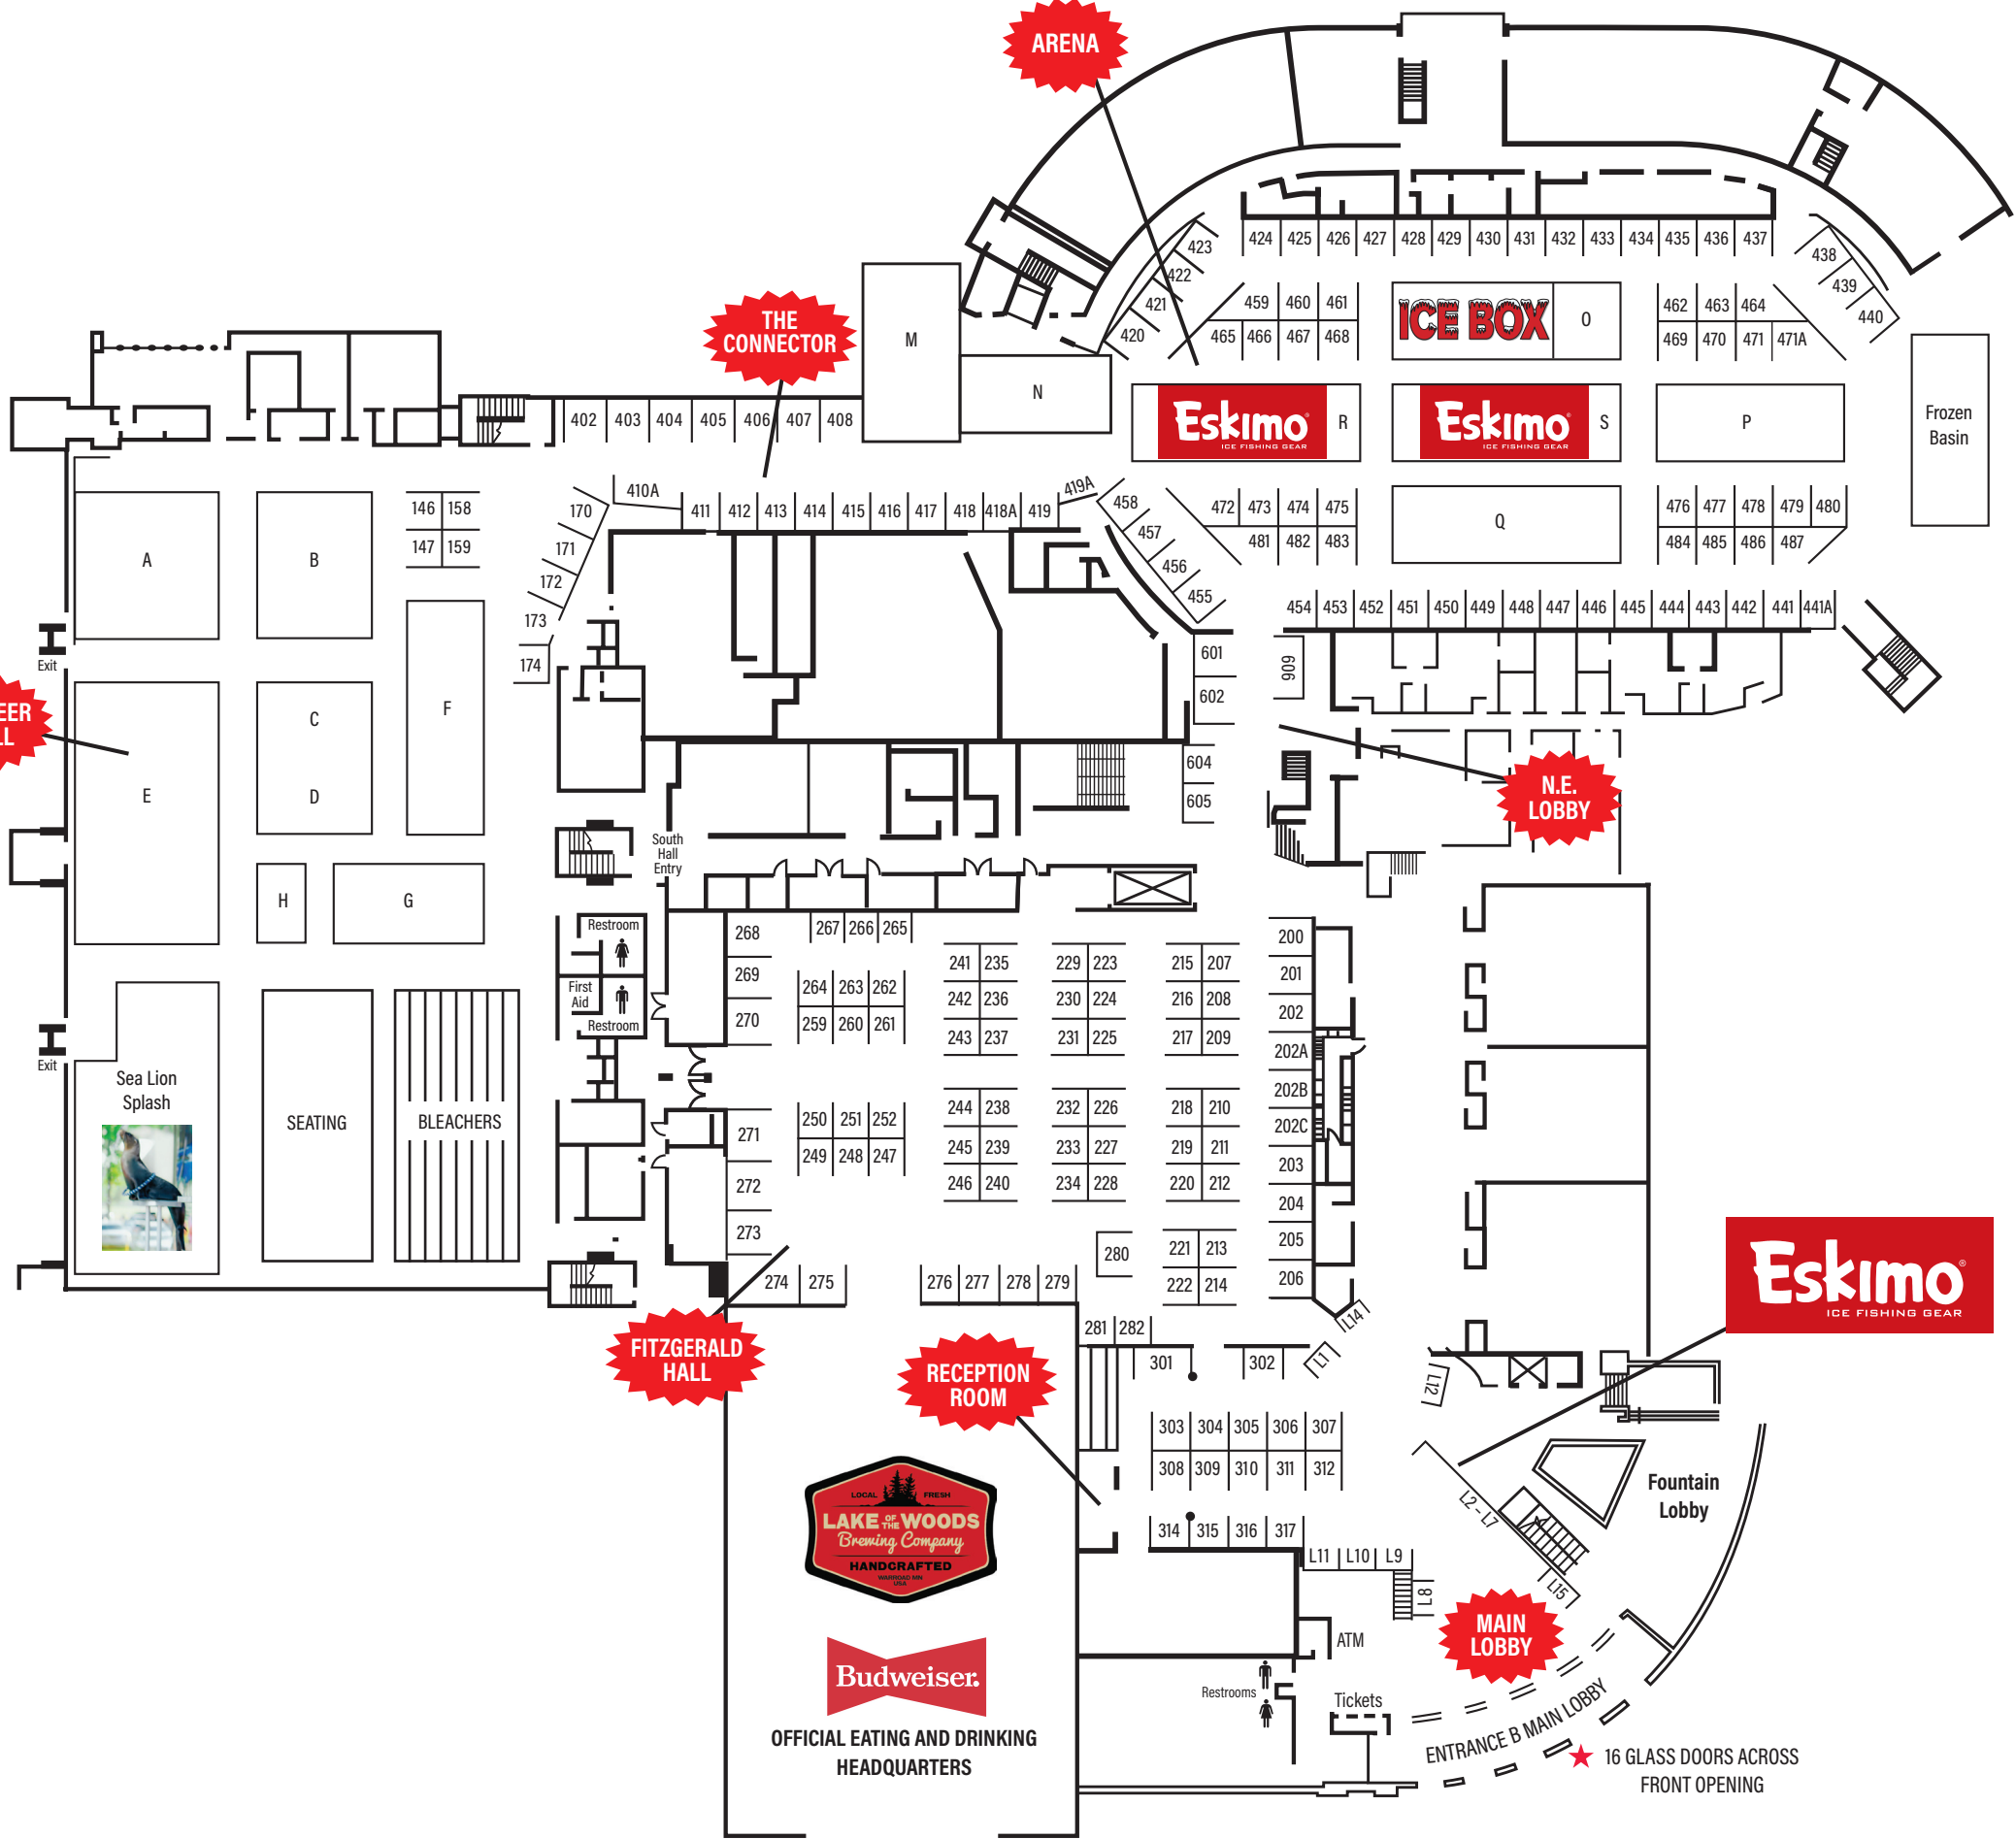

ARENA

THE CONNECTOR

PIONEER HALL

N.E. LOBBY

FITZGERALD HALL

RECEPTION ROOM

MAIN LOBBY

OFFICIAL EATING AND DRINKING HEADQUARTERS

★ 16 GLASS DOORS ACROSS FRONT OPENING