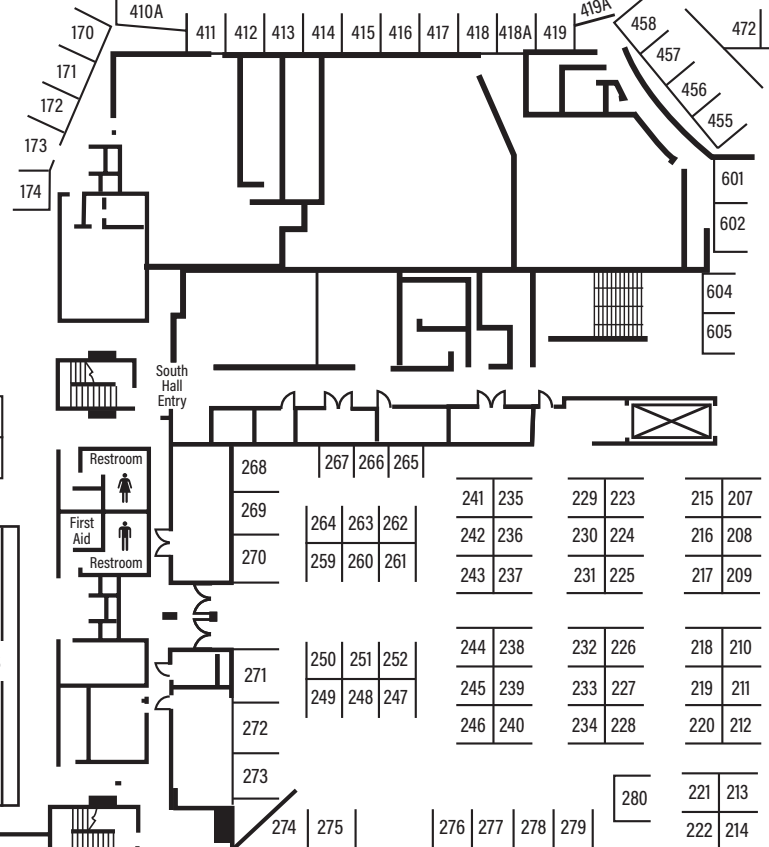

ARENA

THE CONNECTOR

PIONEER HALL

N.E. LOBBY

FITZGERALD HALL

RECEPTION ROOM

MAIN LOBBY

OFFICIAL EATING AND DRINKING HEADQUARTERS

Frozen Basin

Fountain Lobby

ENTRANCE B MAIN LOBBY
★ 16 GLASS DOORS ACROSS FRONT OPENING