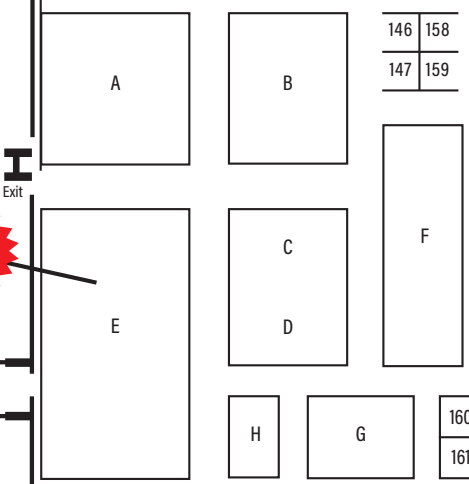

ARENA

THE CONNECTOR

PIONEER HALL

N.E. LOBBY

FITZGERALD HALL

RECEPTION ROOM

MAIN LOBBY

OFFICIAL EATING AND DRINKING HEADQUARTERS

Frozen Basin

Fountain Lobby

ENTRANCE B MAIN LOBBY
★ 16 GLASS DOORS ACROSS FRONT OPENING