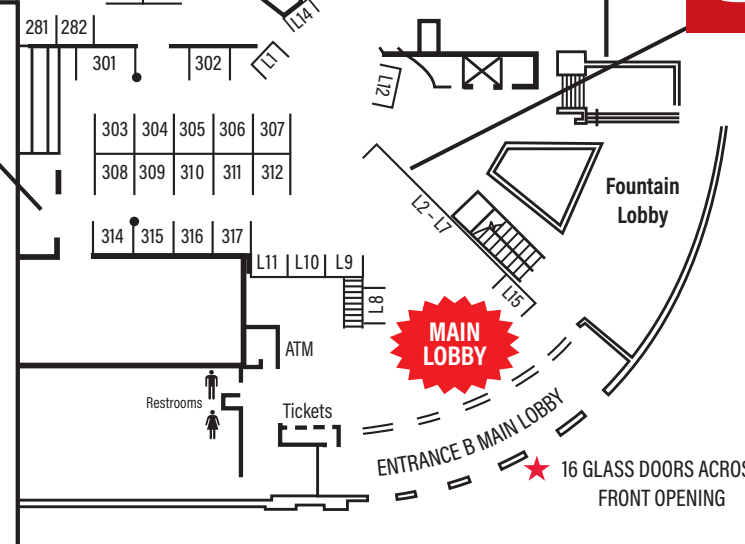

ARENA

THE CONNECTOR

PIONEER HALL

N.E. LOBBY

FITZGERALD HALL

RECEPTION ROOM

MAIN LOBBY

OFFICIAL EATING AND DRINKING HEADQUARTERS

Frozen Basin

Fountain Lobby

ENTRANCE B MAIN LOBBY
★ 16 GLASS DOORS ACROSS FRONT OPENING