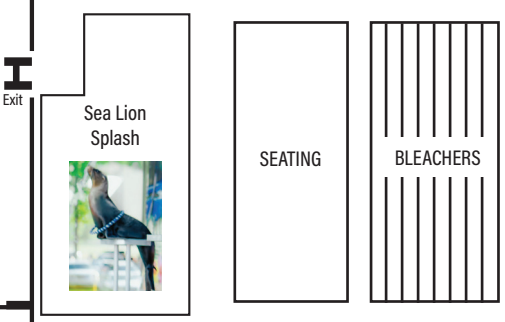

ARENA

THE CONNECTOR

PIONEER HALL

N.E. LOBBY

FITZGERALD HALL

RECEPTION ROOM

MAIN LOBBY

OFFICIAL EATING AND DRINKING HEADQUARTERS

Frozen Basin

Fountain Lobby

ENTRANCE B MAIN LOBBY
★ 16 GLASS DOORS ACROSS FRONT OPENING