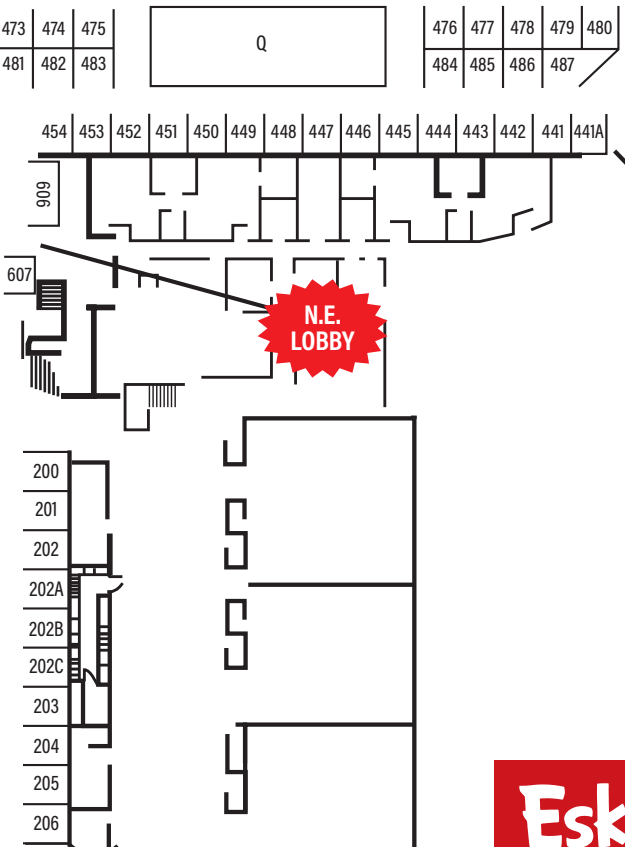

ARENA

THE CONNECTOR

PIONEER HALL

N.E. LOBBY

FITZGERALD HALL

RECEPTION ROOM

MAIN LOBBY

OFFICIAL EATING AND DRINKING HEADQUARTERS

Frozen Basin

Fountain Lobby

ENTRANCE B MAIN LOBBY
★ 16 GLASS DOORS ACROSS FRONT OPENING